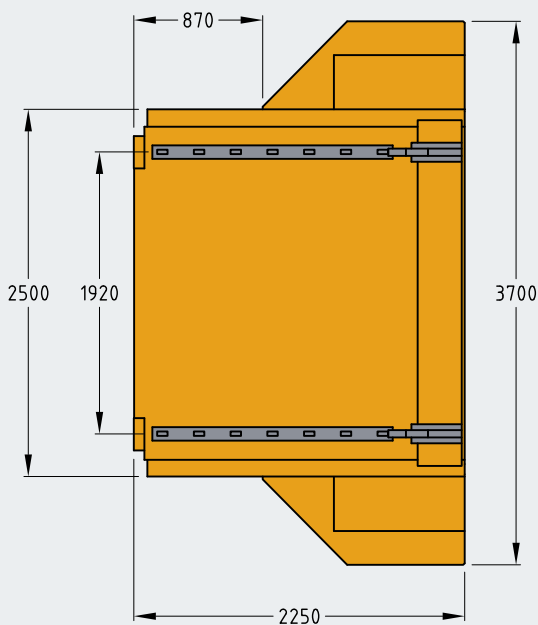

# DILOS TRUCK FWKV

DILOS TRUCK FWKV 300

| TYPE                    | FWKV 250                       | FWKV 300                       |
|-------------------------|--------------------------------|--------------------------------|
| <b>Die dimensions</b>   |                                |                                |
| Width min.              | 2000 mm                        | 2000 mm                        |
| Depth min.              | 600 mm                         | 600 mm                         |
| Depth max.              | 1800 mm                        | 1600 mm                        |
| Load                    | 250 kN                         | 300 kN                         |
| <b>Chassis/Steering</b> |                                |                                |
| 3-wheel chassis         | yes                            | yes                            |
| Sideways travel         | yes                            | yes                            |
| Steering                | Operating panel                | Operating panel                |
| Tyres                   | Vulkollan                      | Vulkollan                      |
| Table height            | 1000 mm                        | 950 mm                         |
| <b>Travel</b>           |                                |                                |
| Drive                   | Hydraulic                      | Hydraulic                      |
| Battery                 | 2 x 5PZS 24 V 625Ah            | 2 x 5PZS 24 V 625Ah            |
| Speed max.              | Infinitely variable to 0,9 kph | Infinitely variable to 0,9 kph |
| <b>Die displacement</b> |                                |                                |
| Drive                   | Hydraulic motor                | Hydraulic motor                |
| Function release        | Docking                        | Docking                        |
| Overlap                 | -                              | -                              |
| <b>Dimensions</b>       |                                |                                |
| Width                   | 3600 mm                        | 3700 mm                        |
| Length max.             | 2450 mm                        | 2250 mm                        |
| <b>Weight</b>           |                                |                                |
| Unloaded, with Battery  | 9300 kg                        | 9000 kg                        |