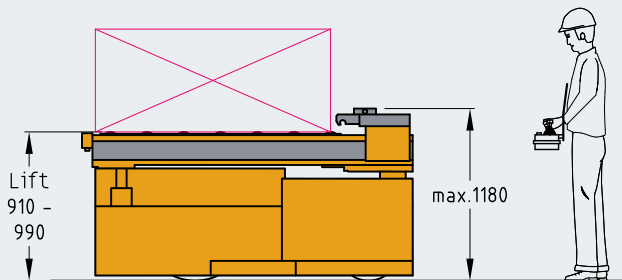

# DILOS TRUCK FWKV

DILOS TRUCK FWKV 300

| TYPE                    | FWKV 250                       | FWKV 300                       |
|-------------------------|--------------------------------|--------------------------------|
| <b>Die dimensions</b>   |                                |                                |
| Width min.              | 2000 mm                        | 2000 mm                        |
| Depth min.              | 600 mm                         | 600 mm                         |
| Depth max.              | 1800 mm                        | 1600 mm                        |
| Load                    | 250 kN                         | 300 kN                         |
| <b>Chassis/Steering</b> |                                |                                |
| 3-wheel chassis         | yes                            | yes                            |
| Sideways travel         | yes                            | yes                            |
| Steering                | Operating panel                | Operating panel                |
| Tyres                   | Vulkollan                      | Vulkollan                      |
| Table height            | 1000 mm                        | 950 mm                         |
| <b>Travel</b>           |                                |                                |
| Drive                   | Hydraulic                      | Hydraulic                      |
| Battery                 | 2 x 5PZS 24 V 625Ah            | 2 x 5PZS 24 V 625Ah            |
| Speed max.              | Infinitely variable to 0,9 kph | Infinitely variable to 0,9 kph |
| <b>Die displacement</b> |                                |                                |
| Drive                   | Hydraulic motor                | Hydraulic motor                |
| Function release        | Docking                        | Docking                        |
| Overlap                 | -                              | -                              |
| <b>Dimensions</b>       |                                |                                |
| Width                   | 3600 mm                        | 3700 mm                        |
| Length max.             | 2450 mm                        | 2250 mm                        |
| <b>Weight</b>           |                                |                                |
| Unloaded, with Battery  | 9300 kg                        | 9000 kg                        |